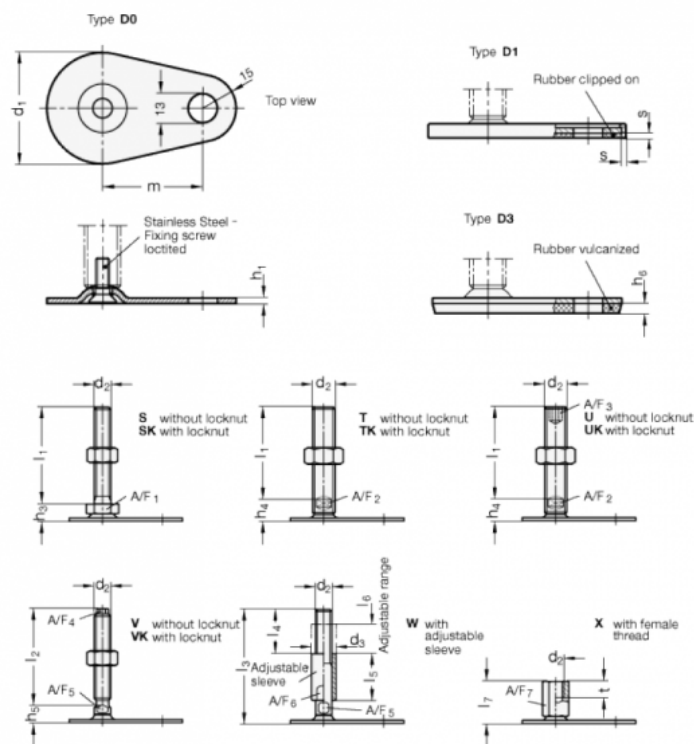

Article number: 204380M20200D3TK
 Description: E+G levelling foot
 GN 43-80-M20-200-D3-TK
 Note: TK With nut, Wrench flat at the bottom

Measures

A/F2 = 15	s =
d1 = 80	
d2 = M20	
h1 = 3	
h4 = 18	
h6 = 5	
l1 = 200	
m = 70	